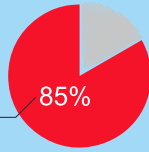

Access Restricted Areas in Gaza 2023

Represents
85%
of Gaza's
maritime area

4,200
fishers affected and
23,520
household individuals

10,000 fishers registered with
Gaza's fishing union in 2000.
3,500, in 2023 a drop of **65%**
over two decades.

**ARA
at Sea**

8 children were arrested in
2022 by Israeli forces while
fishing at sea, and **3** were
injured.

**ARA at
Land**

Covers **17%**
of all land

Represent **35 %** of the
agricultural land available